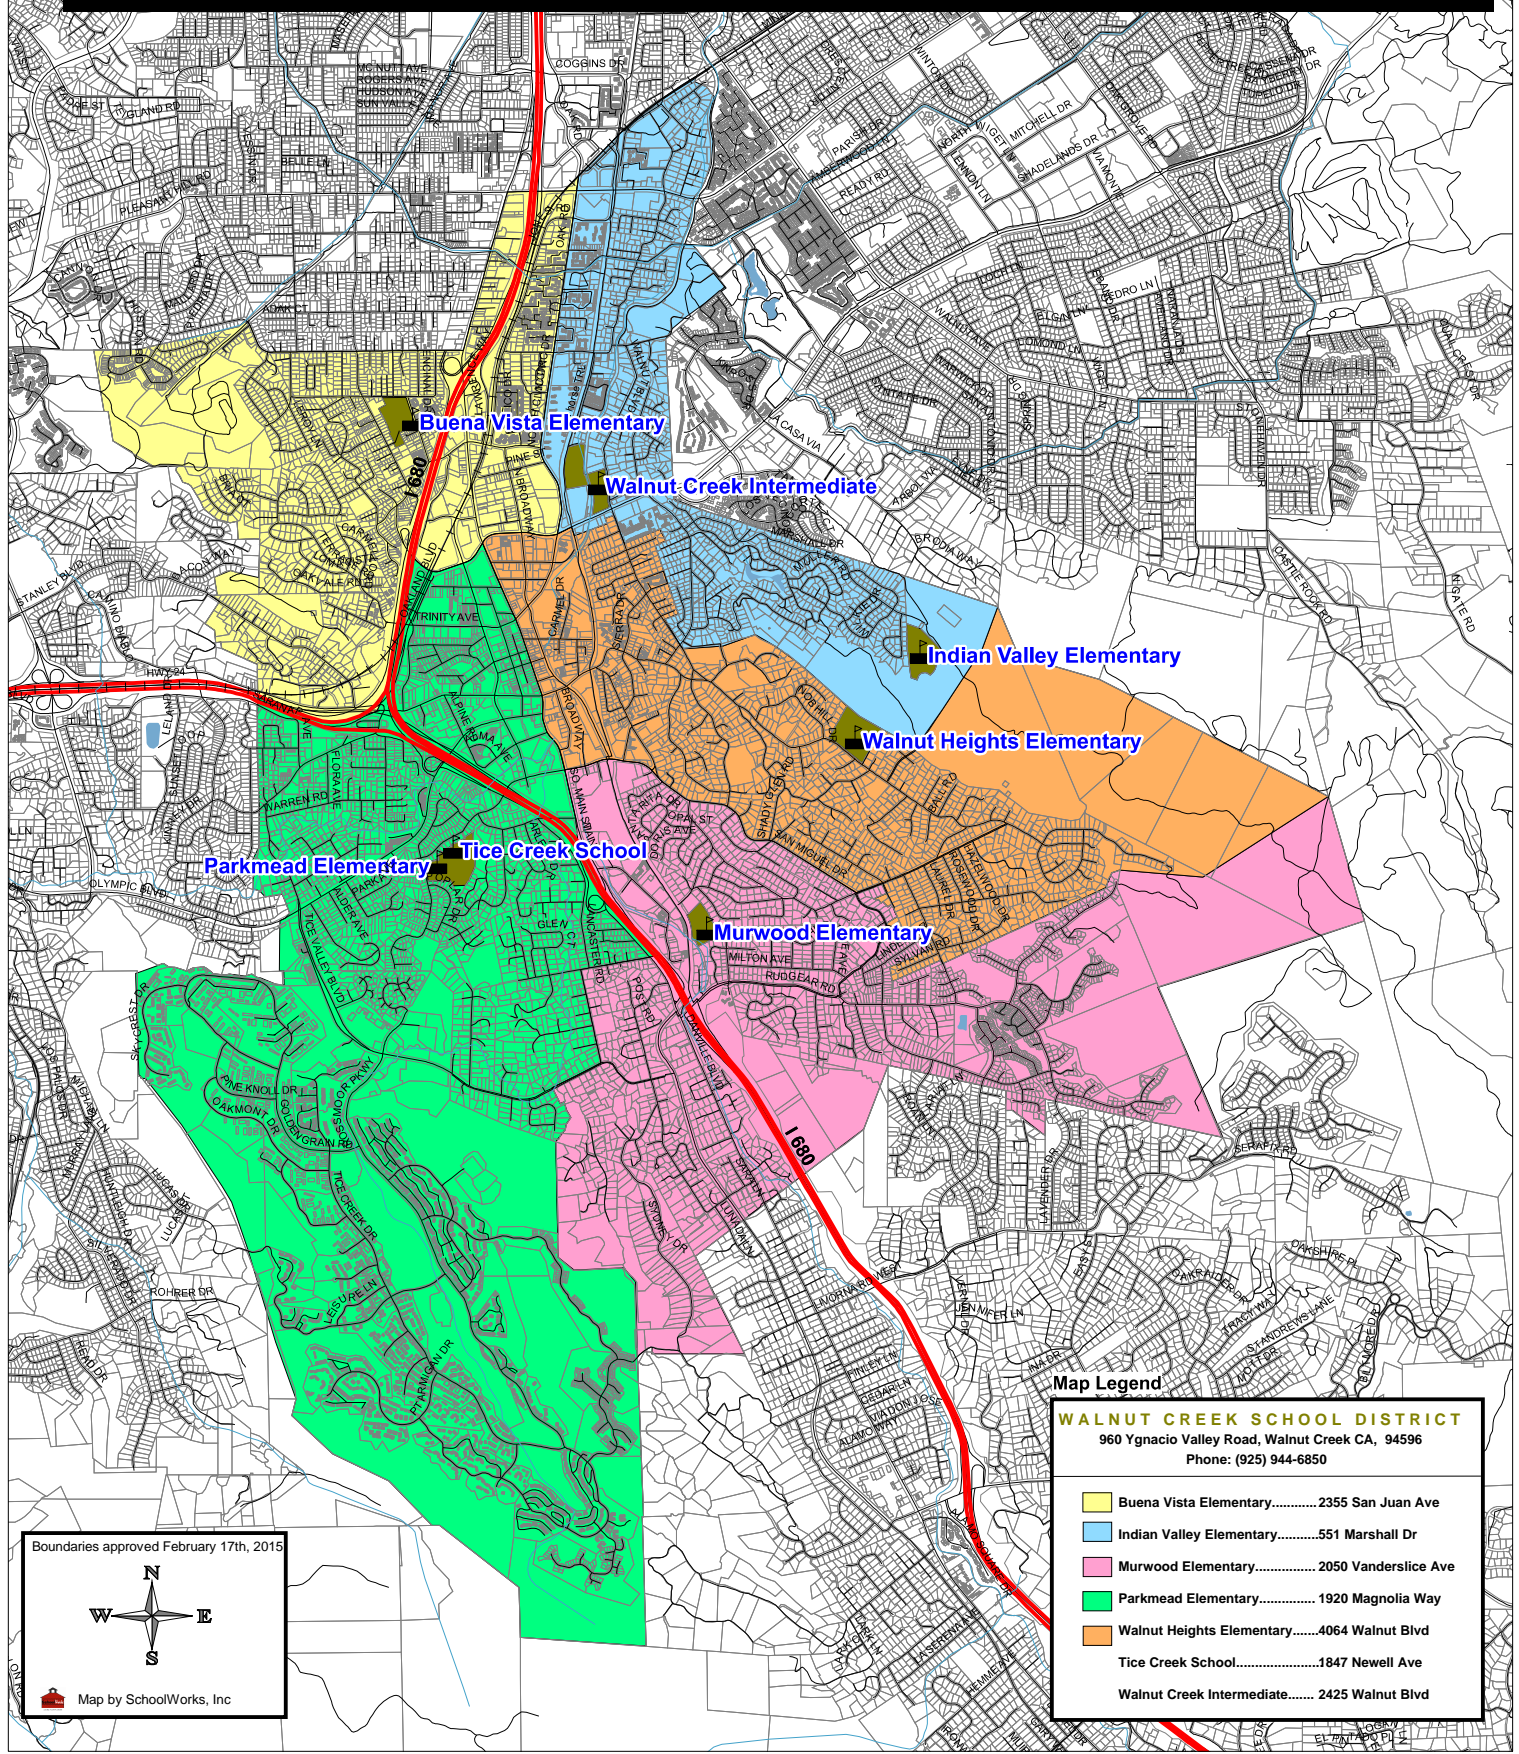

Walnut Creek School District Current Attendance Boundaries

Boundaries approved February 17th, 2015

Map by SchoolWorks, Inc

Map Legend

WALNUT CREEK SCHOOL DISTRICT
960 Ygnacio Valley Road, Walnut Creek CA, 94596
Phone: (925) 944-6850

 Buena Vista Elementary.....	2355 San Juan Ave
 Indian Valley Elementary.....	551 Marshall Dr
 Murwood Elementary.....	2050 Vanderslice Ave
 Parkmead Elementary.....	1920 Magnolia Way
 Walnut Heights Elementary.....	4064 Walnut Blvd
 Tice Creek School.....	1847 Newell Ave
 Walnut Creek Intermediate.....	2425 Walnut Blvd